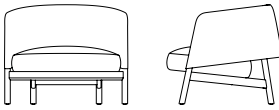

## Collar Grand

**Collar Grand**  
**COL004**

W 89cm D 83cm H 72cm  
W 35" D 32½" H 28½"

Seat height : 42cm / 16½"

Wood Base - Oak / Black Oak  
Upholstery - Fabric / Leather

Collar Grand, a versatile chair for many occasions.

An expanded interpretation of the original Collar Chair, the Collar Grand offers a more generous seat and presence without losing its elegant poise. Its curved backrest envelops the sitter in plush comfort, while layered foams and fine upholstery create a seating experience that is both inviting and refined. Perfect alone for quiet moments or grouped to shape a sophisticated conversation space.