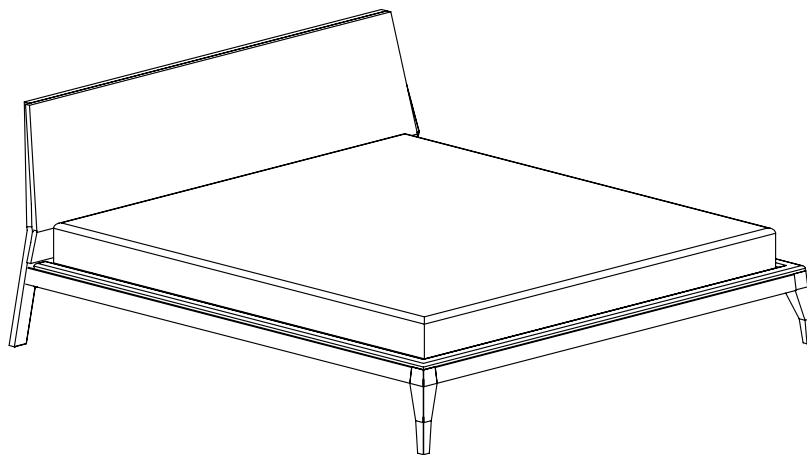

TREKU

Bel Bed

PRODUCT DATA SHEET

1901

1/3

Model: Bel Bed

Manufactured in: Spain-Europe (EU)

Designers: Ibon Arrizabalaga

The Bel bed is a work of fine, almost sculptural carpentry. The solid wood frame provides the necessary rigidity and the padded headboard ensures a comfortable reading position. Both the headboard and the upper part of the frame can be upholstered in any of our fabrics or leathers. The model is completed with the collection of Treku bedside tables.

1. Measurements

W 152 / 155 / 167 / 177 / 197 / 217 cm

H 100 cm

D 208 / 216 / 226 cm

2. Materials

Structure:

Headboard: Particle board covered with natural wood veneer. Wood veneer edges. Faces coated with UV cured acrylic and edges varnished with polyurethane.

Frame: Beech solid wood covered with wood veneer. Polyurethane Varnished.

Upholstery:

Headboard: Particle board covered with foam and the chosen fabric.

Frame: DM board covered with foam and the chosen fabric.