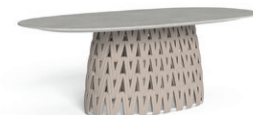

PLAZA COFFEE TABLE D45 / CODE: PLATC45

	Width	Depth	Height
cm	45	45	48
inch	17.7	17.7	18.9

PLAZA COFFEE TABLE 80X65 / CODE: PLATC8065

	Width	Depth	Height
cm	80	65	35
inch	31.5	25.6	13.8

DINING TABLE D150 / CODE: SWITPD150

	Width	Depth	Height
cm	150	150	75
inch	59.1	59.1	29.5

DINING TABLE 220X110 / CODE: SWITP220

	Width	Depth	Height
cm	220	110	75
inch	86.6	43.3	29.5

DINING TABLE 300X110 / CODE: SWITP300

	Width	Depth	Height
cm	300	110	75
inch	118.1	43.3	29.5