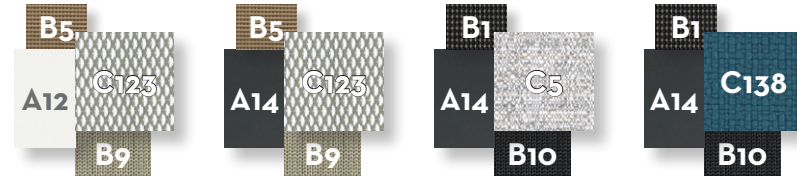

SOFA CORNER DX + POUF / CODE: SALANGDXPUF

	Width	Depth	Height	H. seat	H. cushion
cm	231	105	85	38	20
inch	90.9	41.3	33.5	15.0	7.9

SOFA CORNER SX + POUF / CODE: SALANGSXPUF

	Width	Depth	Height	H. seat	H. cushion
cm	231	105	85	38	20
inch	90.9	41.3	33.5	15.0	7.9

SOFA CORNER DX / CODE: SALDXANG

	Width	Depth	Height	H. seat	H. cushion
cm	231	105	85	38	20
inch	90.9	41.3	33.5	15.0	7.9

SOFA CORNER SX / CODE: SALSXANG

	Width	Depth	Height	H. seat	H. cushion
cm	231	105	85	38	20
inch	90.9	41.3	33.5	15.0	7.9

SOFA LOUNGE SX / CODE: SALCLSX

	Width	Depth	Height	H. armrest	H. seat	H. cushion
cm	108	198	85	52	38	20
inch	42.5	78.0	33.5	20.5	15.0	7.9

SOFA LOUNGE DX / CODE: SALCLDX

	Width	Depth	Height	H. armrest	H. seat	H. cushion
cm	108	198	85	52	38	20
inch	42.5	78.0	33.5	20.5	15.0	7.9

SOFA CX / CODE: SALCX

	Width	Depth	Height	H. seat	H. cushion
cm	220	105	85	38	20
inch	86.6	41.3	33.5	15.0	7.9

SOFA LOUNGE XL DX / CODE: SALXLDX

	Width	Depth	Height	H. armrest	H. seat	H. cushion
cm	141	160	85	52	38	20
inch	55.5	63.0	33.5	20.5	15.0	7.9

SOFA LOUNGE XL SX / CODE: SALXLSX

	Width	Depth	Height	H. armrest	H. seat	H. cushion
cm	141	160	85	52	38	20
inch	55.5	63.0	33.5	20.5	15.0	7.9

BENCH / CODE: SALBEN

	Width	Depth	Height	H. cushion
cm	185	95	38	20
inch	72.8	37.4	15.0	7.9

ARMREST FOR BENCH / CODE: SALBENARM

	Width	Depth	Height
cm	32	57	31
inch	12.6	22.4	12.2

POUF / CODE: SALPUF

	Width	Depth	Height	H. cushion
cm	94	94	38	20
inch	37.0	37.0	15.0	7.9