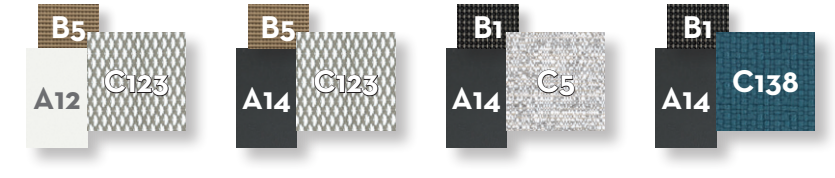

BENCH / CODE: SALBEN

	Width	Depth	Height	H. cushion
cm	185	95	38	20
inch	72.8	37.4	15.0	7.9

ARMREST FOR BENCH / CODE: SALBENARM

	Width	Depth	Height
cm	32	57	31
inch	12.6	22.4	12.2

POUF / CODE: SALPUF

	Width	Depth	Height	H. cushion
cm	94	94	38	20
inch	37.0	37.0	15.0	7.9