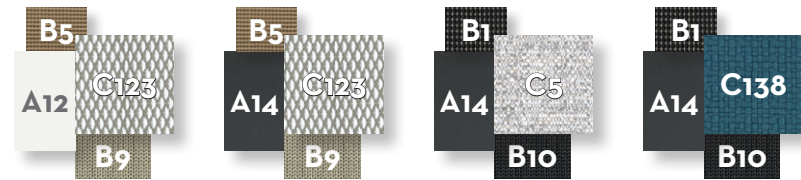

LIVING ARMCHAIR CODE: SALPL

	Width	Depth	Height	H. armrest	H. seat	H. cushion
cm	112	108	85	52	38	20
inch	44.1	42.5	33.5	20.5	15.0	7.9