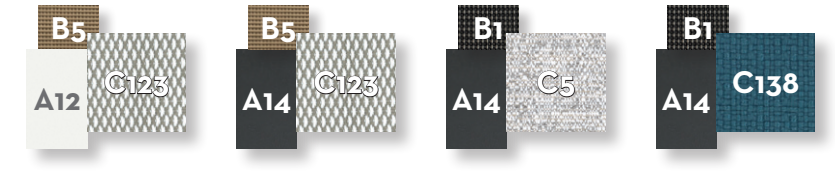

SOFA LOUNGE XL DX / CODE: SALXLDX

	Width	Depth	Height	H. armrest	H. seat	H. cushion
cm	141	160	85	52	38	20
inch	55.5	63.0	33.5	20.5	15.0	7.9

SOFA LOUNGE XL SX / CODE: SALXLSX

	Width	Depth	Height	H. armrest	H. seat	H. cushion
cm	141	160	85	52	38	20
inch	55.5	63.0	33.5	20.5	15.0	7.9

BENCH / CODE: SALBEN

	Width	Depth	Height	H. cushion
cm	185	95	38	20
inch	72.8	37.4	15.0	7.9

ARMREST FOR BENCH / CODE: SALBENARM

	Width	Depth	Height
cm	32	57	31
inch	12.6	22.4	12.2

POUF / CODE: SALPUF

	Width	Depth	Height	H. cushion
cm	94	94	38	20
inch	37.0	37.0	15.0	7.9