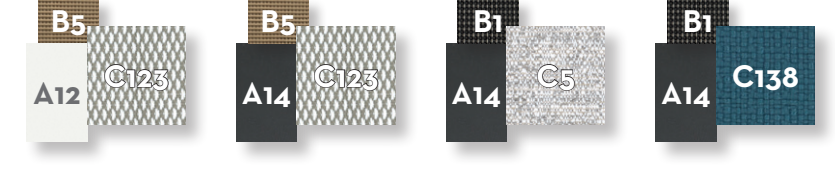

BENCH / CODE: SALBEN

	Width	Depth	Height	H. cushion
cm	185	95	38	20
inch	72.8	37.4	15.0	7.9

ARMREST FOR BENCH / CODE: SALBENARM

	Width	Depth	Height
cm	32	57	31
inch	12.6	22.4	12.2

POUF / CODE: SALPUF

	Width	Depth	Height	H. cushion
cm	94	94	38	20
inch	37.0	37.0	15.0	7.9

LIVING ARMCHAIR CODE: SALPL

	Width	Depth	Height	H. armrest	H. seat	H. cushion
cm	112	108	85	52	38	20
inch	44.1	42.5	33.5	20.5	15.0	7.9

COFFEE TABLE 90 X 90 / CODE: SALTC90

	Width	Depth	Height
cm	90	90	25
inch	35.4	35.4	9.8