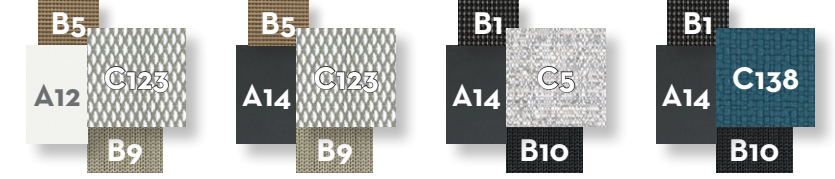

BENCH / CODE: SALBEN

	Width	Depth	Height	H. cushion
cm	185	95	38	20
inch	72.8	37.4	15.0	7.9

ARMREST FOR BENCH / CODE: SALBENARM

	Width	Depth	Height
cm	32	57	31
inch	12.6	22.4	12.2

POUF / CODE: SALPUF

	Width	Depth	Height	H. cushion
cm	94	94	38	20
inch	37.0	37.0	15.0	7.9