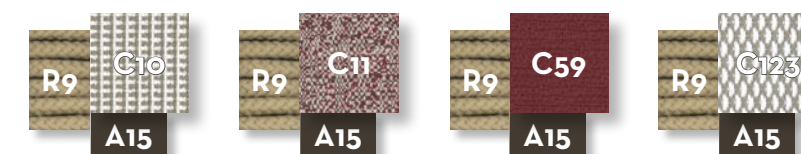

LOUNGE ARMCHAIR / CODE: CLEPL

Width	Depth	Height	H. seat	H. cushion
90	80	73	35	5

ROCKING CHAIR / CODE: CLEPD

Width	Depth	Height	H. seat	H. cushion
90	80	73	35	5

SWING CHAIR / CODE: CLEALT

Width	Depth	Height	H. cushion
100	80	48	5

SWING SOFA / CODE: CLEALT2

Width	Depth	Height	H. cushion
170	80	48	5

COFFEE TABLE D100 top wood / CODE: CLETC1-L

Width	Depth	Height
100	100	30

COFFEE TABLE D75 top wood / CODE: CLETC2-L

Width	Depth	Height
75	75	40