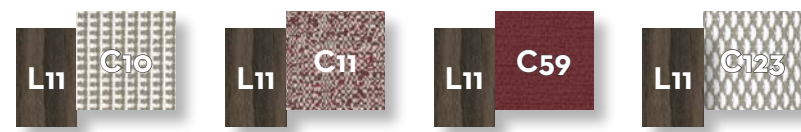

SOFA LOUNGE XL SX / CODE:

Width	Depth	Height	H. seat	H. cushion
130	165	65	40	20

POLRONA LIVING / CODE:

Width	Depth	Height	H. seat	H. cushion
110	100	65	40	20

SOFA LOVE SEAT / CODE: CLELOV

Width	Depth	Height	H. seat	H. cushion
160	80	75	35	5

LOUNGE ARMCHAIR / CODE: CLEPL

Width	Depth	Height	H. seat	H. cushion
90	80	73	35	5

ROCKING CHAIR / CODE: CLEPD

Width	Depth	Height	H. seat	H. cushion
90	80	73	35	5

SWING CHAIR / CODE: CLEALT

Width	Depth	Height	H. cushion
100	80	48	5