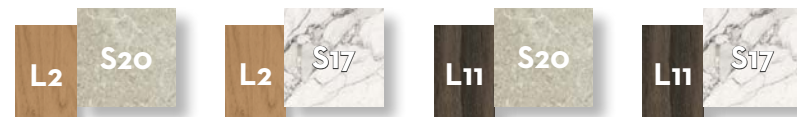

KG 8,0 | unit 1+1 0.14 mc | ☁️

COFFEE TABLE 60X100 / CODE: CLETC5

Width 60 | Depth 100 | Height 20

KG 21,0 | unit 1 0.17 mc | ☁️

COFFEE TABLE 100X100 / CODE: CLETC6

Width 100 | Depth 100 | Height 20

KG 34,0 | unit 1 0.27 mc | ☁️