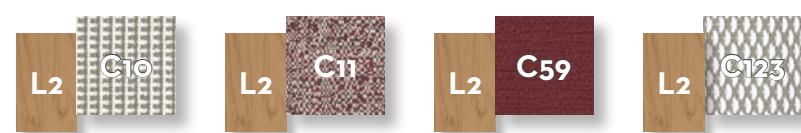

SOFA LOUNGE XL SX / CODE:

Width	Depth	Height	H. seat	H. cushion
130	165	65	40	20

POLRONA LIVING / CODE:

Width	Depth	Height	H. seat	H. cushion
110	100	65	40	20

SOFA LOVE SEAT / CODE: CLELOV

Width	Depth	Height	H. seat	H. cushion
160	80	75	35	5

LOUNGE ARMCHAIR / CODE: CLEPL

Width	Depth	Height	H. seat	H. cushion
90	80	73	35	5

ROCKING CHAIR / CODE: CLEPD

Width	Depth	Height	H. seat	H. cushion
90	80	73	35	5

SWING CHAIR / CODE: CLEALT

Width	Depth	Height	H. cushion
100	80	48	5

SWING SOFA / CODE: CLEALT2

Width	Depth	Height	H. cushion
170	80	48	5

COFFEE TABLE D100 top wood / CODE: CLETC1-L

Width	Depth	Height
100	100	30

COFFEE TABLE D75 top wood / CODE: CLETC2-L

Width	Depth	Height
75	75	40