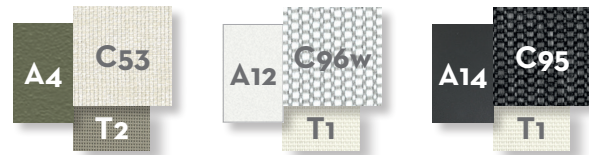

SUNBED / CODE: CLEALULET

Width 214 | Depth 81 | Height 33 | H. cushion 13

DOUBLE SUNBED / CODE: CLEALULET2

Width 204 | Depth 150 | Height 33 | H. cushion 13

DAYBED / CODE: CLEALUDBED

Width 204 | Depth 156 | Height 200 | H. cushion 13

ARC LAMP / CODE: CLEALULO2

Width 201 | Depth 45 | Height 225

LANTERN H66 / CODE: CLEL01

Width 35 | Depth 35 | Height 66

LANTERN H90 / CODE: CLEL02

Width 40 | Depth 40 | Height 90

LANTERN H120 / CODE: CLEL03