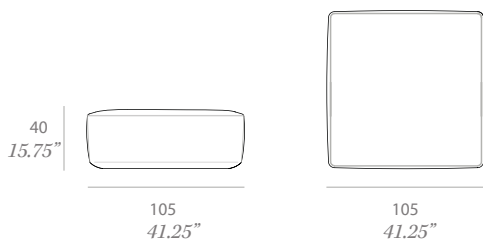

Shipment details

Qty	1 ottoman (1 box)
Volume	0,53 m3 / 18 ft3
Gross weight	22 kg / 49 lb
Net weight	18 kg / 40 lb
Item dimensions (width x depth x height)	105 x 105 x 40 cm 41.25" x 41.25" x 15.75"
COM (1, 40 - 1,50 m / 54"-59")	5 m / 5.5 yd