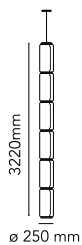

## Noctambule Suspension 6 High Cylinder

by Konstantin Grcic , 2019

Hanging lamps consisting of interconnecting glass modules reaching a length of 3,2 mt. (126.77") with 4 mt. (157.48") suspended power cable. Cylindrical and semi-spherical transparent blown glass structure, suspended die cast aluminium ring connector, hydroformed steel internal lateral arm and injection moulded optical opal silicone outer ring diffusers. The power supply unit within the ceiling rose can be used as a dimmer to adjust the light intensity by 10% to 100% in either direction by means of the 0-10/1-10V, PUSH, DALI control.

<b>Mounting</b>	Pendant
<b>Environment</b>	Indoor
<b>Weight</b>	29,7 Kg
<b>Light sources available</b>	7 x Strip Led x 9W 2700K 2096lm CRI90
<b>Emergency</b>	Without
<b>Switching</b>	Yes
<b>Dimmer</b>	Included
<b>Voltage</b>	100-240V
<b>Power</b>	63W
<b>Battery</b>	No
<b>Supply included</b>	Yes
<b>Cord Length</b>	4000 mm
<b>Materials</b>	Blown crystal, Die-cast aluminum
<b>Colors</b>	● F0282000 - Black