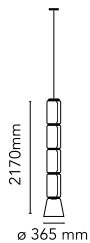

Noctambule Suspension 4 Low Cylinder and Cone

by Konstantin Grcic , 2019

Hanging lamps consisting of interconnecting glass modules reaching a length of 3,2 mt. (126.77") with 4 mt. (157.48") suspended power cable. Cylindrical and semi-spherical transparent blown glass structure, suspended die cast aluminium ring connector, hydroformed steel internal lateral arm and injection moulded optical opal silicone outer ring diffusers. The power supply unit within the ceiling rose can be used as a dimmer to adjust the light intensity by 10% to 100% in either direction by means of the 0-10/1-10V, PUSH, DALI control.

Mounting	Pendant
Environment	Indoor
Weight	22,7 Kg
Light sources available	5 x Strip Led 9W + 1 Cob Led 18W 2700K 1831lm CRI90
Emergency	Without
Switching	Yes
Dimmer	Included
Voltage	100-240V
Power	63W
Battery	No
Supply included	Yes
Cord Length	4000 mm
Materials	Blown crystal, Die-cast aluminum
Colors	● F0272000 - Black