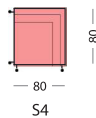

Low tables

Small table 80x80 H. 40 cm	IMT5	Laminat top with MDF core, oak finish	1 pc / 84x44x85 cm 1 pc / 94x94x5 cm
Small table 120x60 H.32 cm	IMT6	Laminat top with MDF core, oak finish	1 pc / 122x34x67 cm 1 pc / 74x137x5 cm

Finishes

Frame

Tabletops

Laminat with ABS edge, 20 mm thick (art. PLD)

Dimensions of low tables

* Note

Right (DX) and Left (SX) end refer to position when seated.

All modules in terminal position must always be combined with upholstered armrests (art. IMBS/IMBL), table (art. IMT4) or tablet-arm (art. IMTDX/IMTSX)

Modules

Seat-back

Angle

Seat only

Armrests

Tablet-arm

Joining tables

Terminal table