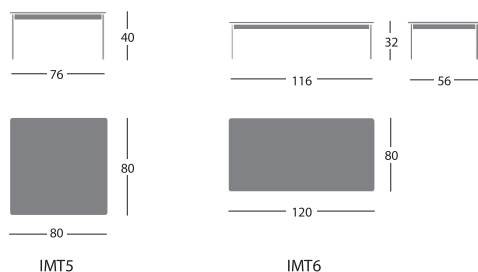

Low tables

Small table 80x80 H. 40 cm	IMT5	Laminat top with MDF core, oak finish	1 pc / 84x44x85 cm 1 pc / 94x94x5 cm
Small table 120x60 H.32 cm	IMT6	Laminat top with MDF core, oak finish	1 pc / 122x34x67 cm 1 pc / 74x137x5 cm

Finishes

Frame

Tabletops

Laminat with ABS edge, 20 mm thick (art. PLD)

Dimensions of low tables

* Note

Right (DX) and Left (SX) end refer to position when seated.

All modules in terminal position must always be combined with upholstered armrests (art. IMBS/IMBL), table (art. IMT4) or tablet-arm (art. IMTDX/IMTSX)

Modules

Seat-back

Angle

Seat only

Armrests

Tablet-arm

Joining tables

Terminal table

Tables

Compositions