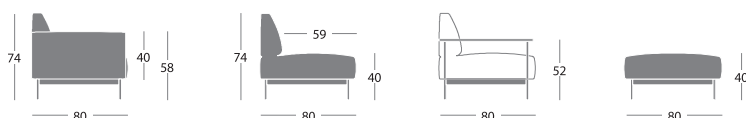

Dimensions

* Note

Right (DX) and Left (SX) end refer to position when seated.

All modules in terminal position must always be combined with upholstered armrests (art. IMBS/IMBL), table (art. IMT4) or tablet-arm (art. IMTDX/IMTSX)

All prices are net V.A.T.