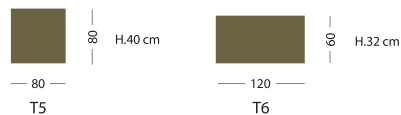

Low tables

Small table 80x80 H. 40 cm	IMT5	Laminat top with MDF core, oak finish	1 pc / 84x44x85 cm 1 pc / 94x94x5 cm
Small table 120x60 H.32 cm	IMT6	Laminat top with MDF core, oak finish	1 pc / 122x34x67 cm 1 pc / 74x137x5 cm

Finishes

Frame

Tabletops

Laminat with ABS edge, 20 mm thick (art. PLD)

Dimensions of low tables

* Note

Right (DX) and Left (SX) end refer to position when seated.

All modules in terminal position must always be combined with upholstered armrests (art. IMBS/IMBL), table (art. IMT4) or tablet-arm (art. IMTDX/IMTSX)

Modules

Seat-back

Angle

Seat only

Armrests

Tablet-arm

Joining tables

Terminal table

Tables

Compositions