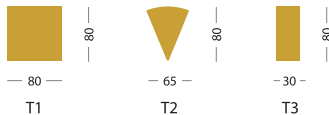

Low tables

Small table 80x80 H. 40 cm	IMT5	Laminat top with MDF core, oak finish	1 pc / 84x44x85 cm 1 pc / 94x94x5 cm
Small table 120x60 H.32 cm	IMT6	Laminat top with MDF core, oak finish	1 pc / 122x34x67 cm 1 pc / 74x137x5 cm

Finishes

Frame

Tabletops

Laminat with ABS edge, 20 mm thick (art. PLD)

Dimensions of low tables

* Note

Right (DX) and Left (SX) end refer to position when seated.

All modules in terminal position must always be combined with upholstered armrests (art. IMBS/IMBL), table (art. IMT4) or tablet-arm (art. IMTDX/IMTSX)

Modules

Seat-back

Angle

Seat only

Armrests

Tablet-arm

Joining tables

Terminal table

Tables

Compositions