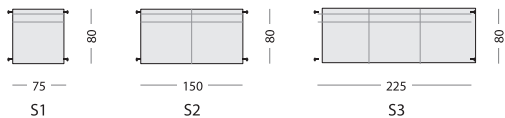

Low tables

Small table 80x80 H. 40 cm	IMT5	Laminat top with MDF core, oak finish	1 pc / 84x44x85 cm 1 pc / 94x94x5 cm
Small table 120x60 H.32 cm	IMT6	Laminat top with MDF core, oak finish	1 pc / 122x34x67 cm 1 pc / 74x137x5 cm

Finishes

Frame

Tabletops

Laminat with ABS edge, 20 mm thick (art. PLD)

Dimensions of low tables

* Note

Right (DX) and Left (SX) end refer to position when seated.

All modules in terminal position must always be combined with upholstered armrests (art. IMBS/IMBL), table (art. IMT4) or tablet-arm (art. IMTDX/IMTSX)

Modules

Seat-back

Angle

Seat only

Armrests

Tablet-arm

Joining tables

Terminal table