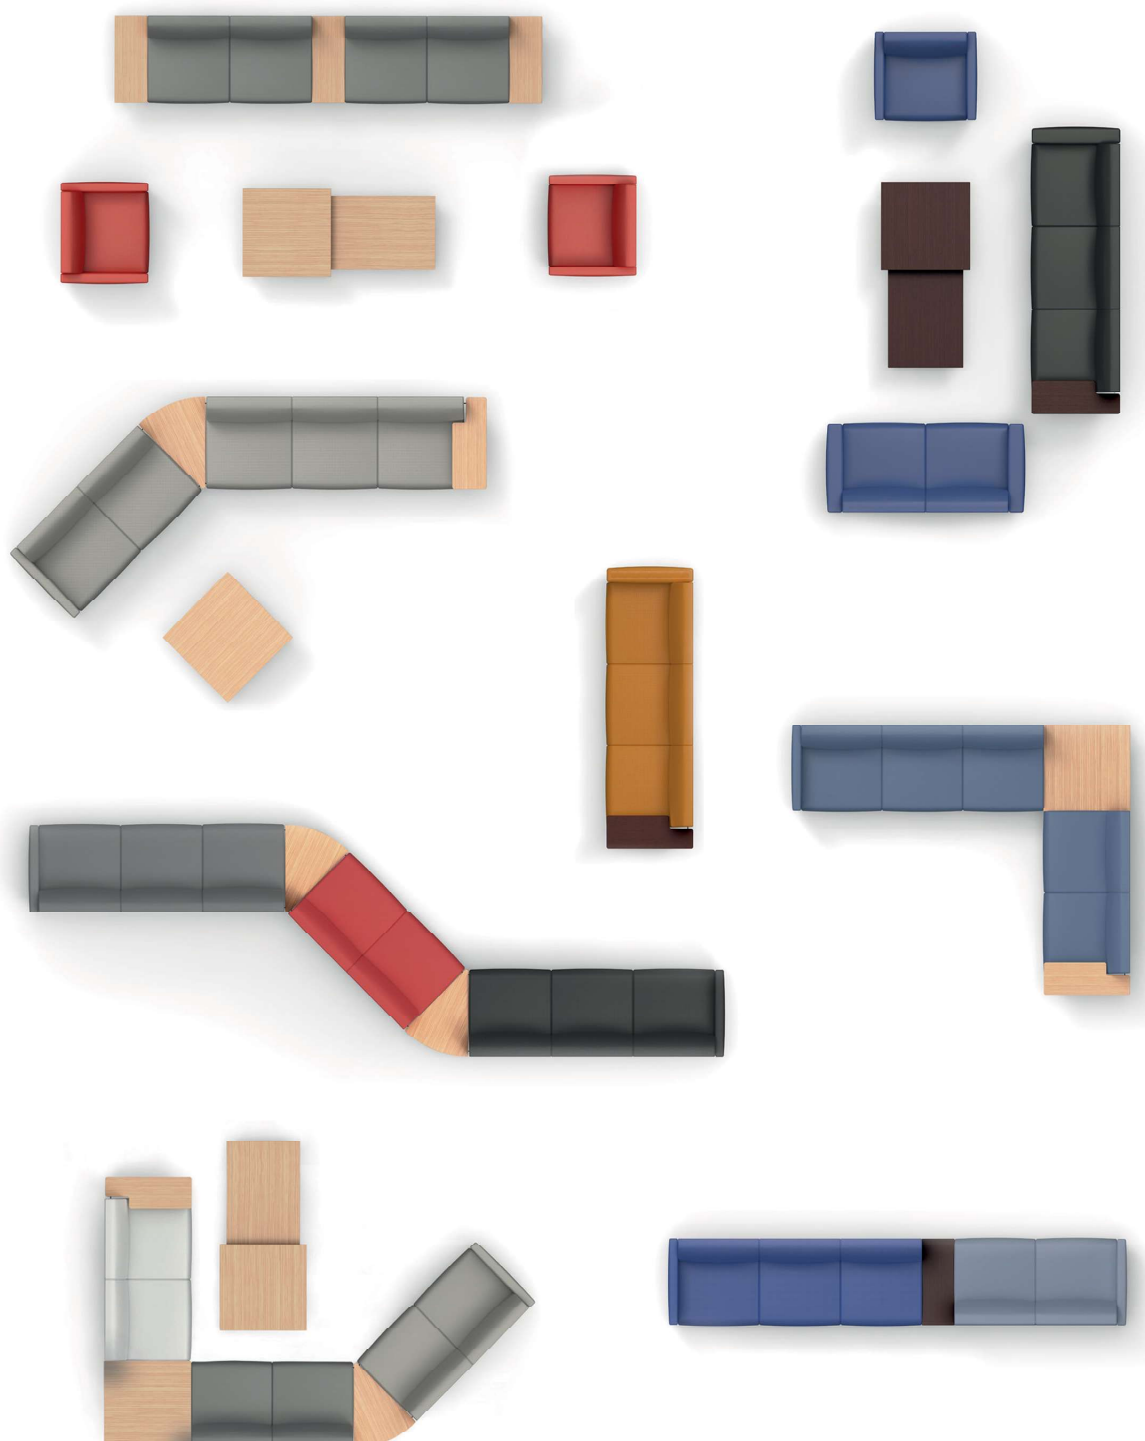

Modular seating system

Hotel is characterized by a strong expressive versatility conceived for fluid, linear and angular combinations. Comfortable pieces designed for enjoyable relaxation and conviviality. The collection includes two and three seater sofas plus an armchair; armrest options include an upholstered armrest in two sizes (7 and 14 cm) and a tablet arm for computer or other support.

Joining tables between the seats or multifunctional tables complete the collection.

Base: metal frame in powder coated finish. Inner frame in Medium Density Fiberboard.

Upholstery of different density non-deformable polyurethane foam covered with polyester padding.

Fire retardant foam meets California Bulletin 117A, EN1021-1/2 and Italian Class 1 IM Standards.

Special foam meeting the 5852 British Standards is available on request.

Covers: fabric, faux-leather or C.O.M (preferably in solid colours)

Armrests: plywood and non-deformable foam

Tablet-arm: metal frame with top in laminate with MDF core available in natural oak or dark oak finish.