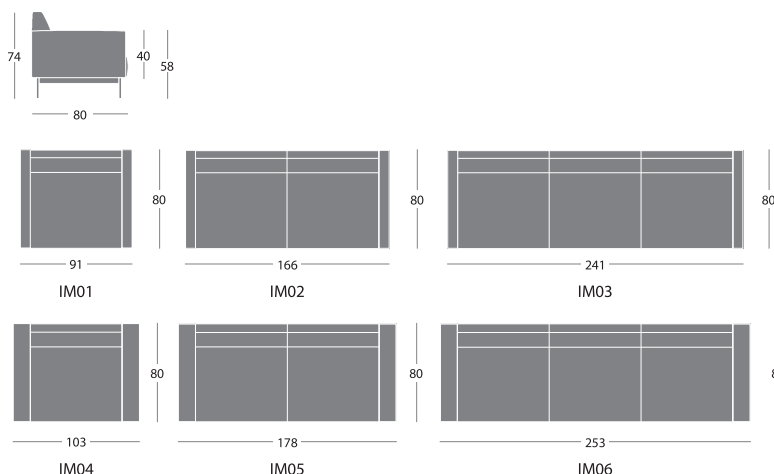

Dimensions

Customer's own material

For customer's own material, the form at the end of the price list shall apply, to be sent to Segis Spa with the Client's signature.

- Solid fabric for 1 pc - seat only: 150 cm (H.140 cm)
- Solid fabric for 1 pc - back only: 100 cm (H.140 cm)
- Solid fabric for 1 pc of small or large armrest: 100 cm (H.140 cm)
- Solid fabric for 1 pc - angle module IMS4: 300 cm (H.140 cm)