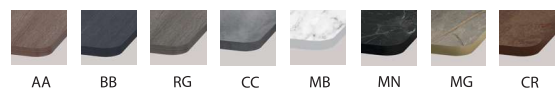

All prices are net V.A.T.

Accessories for modular elements

	Article	Upholstery	pcs / dimensions volume / gross weight product net weight
	IMBL	Gazebo Xtreme Plus / Magnum / Rivet / Main Line Flax Blazer / Gingko / Step Melange / Silvertex / Remix3 Steelcut Trio3 / Atlas / Canvas2 C.O. faux leather / C.O.M. (solid colour)	1 pc / 83x22x44 cm 0,08 m3 / 14,0 Kg / 12,0 Kg
	IMBS	Gazebo Xtreme Plus / Magnum / Rivet / Main Line Flax Blazer / Gingko / Step Melange / Silvertex / Remix3 Steelcut Trio3 / Atlas / Canvas2 C.O. faux leather / C.O.M. (solid colour)	1 pc / 85x23x49 cm 0,08 m3 / 7,5 Kg / 5,0 Kg
	IMTDX	laminat top with MDF core, oak finish	1 pc / 31x85x49 cm 0,13 m3 / 10,2 Kg / 8,2 Kg
	IMTSX	laminat top with MDF core, oak finish	1 pc / 31x85x49 cm 0,13 m3 / 10,2 Kg / 8,2 Kg
	IMT1	Laminat top with MDF core, oak finish	1 pc / 37x82x83 cm 0,25 m3 / 12,5 Kg / 14,5 Kg
	IMT2	Laminat top with MDF core, oak finish	1 pc / 71x84x38 cm 0,22 m3 / 9,5 Kg / 7,5 Kg
	IMT3	Laminat top with MDF core, oak finish	1 pc / 35x82x38 cm 0,11 m3 / 8,5 Kg / 6,5 Kg
	IMT4	Laminat top with MDF core, oak finish	1 pc / 35x82x38 cm 0,11 m3 / 8,5 Kg / 6,5 Kg

Low tables

Small table 80x80 H. 40 cm	IMT5	Laminat top with MDF core, oak finish	1 pc / 84x44x85 cm 1 pc / 94x94x5 cm
Small table 120x60 H.32 cm	IMT6	Laminat top with MDF core, oak finish	1 pc / 122x34x67 cm 1 pc / 74x137x5 cm

Finishes

Frame

Tabletops

Laminat with ABS edge, 20 mm thick (art. PLD)

Dimensions of low tables

* Note

Right (DX) and Left (SX) end refer to position when seated.

All modules in terminal position must always be combined with upholstered armrests (art. IMBS/IMBL), table (art. IMT4) or tablet-arm (art. IMTDX/IMTSX)