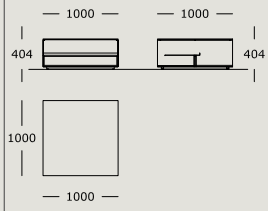

MATERIAL BASE

Dark Emperor marble / Black powder coated steel.

MAINTENANCE

Clean with damp cloth.

EXPOSE

Coffee table
Large

Coffee table
Medium

Side table