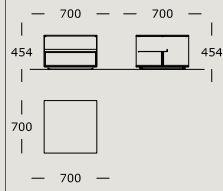

MATERIAL BASE

Dark Emperor marble / Black powder coated steel.

MAINTENANCE

Clean with damp cloth.

EXPOSE

Coffee table
Large

Coffee table
Medium

Side table